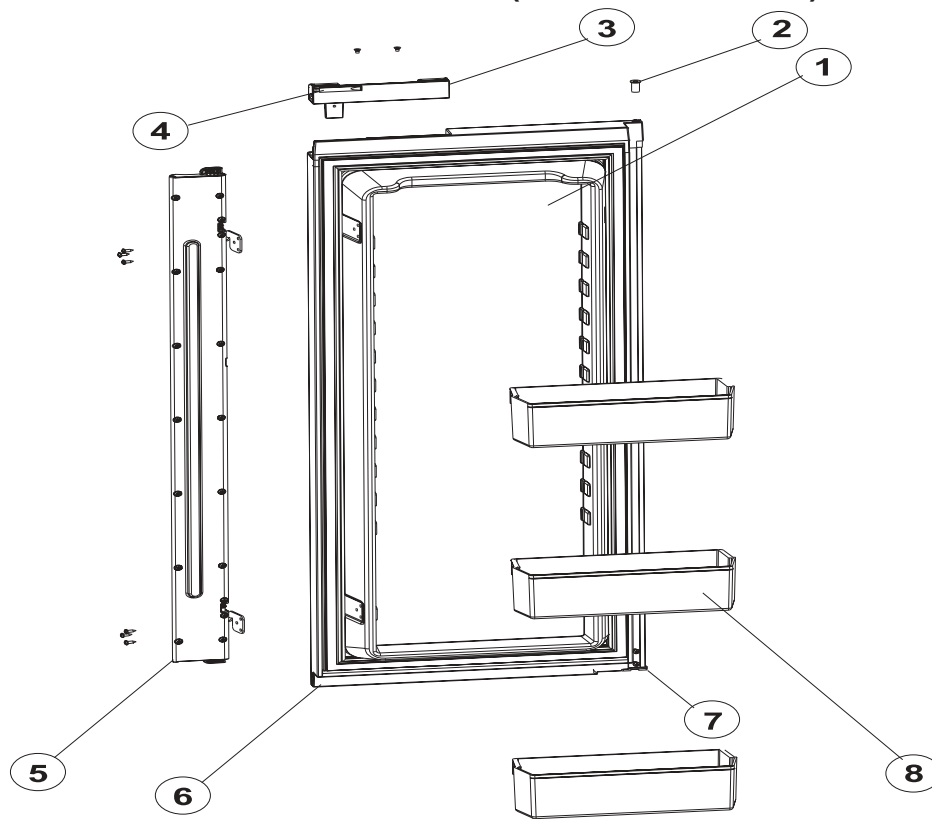

DOOR ASSEMBLY - LOWER LH - 1200 SERIES (WRAPPED DOORS)

NO.	PART #	DESCRIPTION	1200AC SERIES	1200LR SERIES	1201LR SERIES
1	627626	DOOR LINER ASSY-BLACK/POWER COAT/NO FLAPPER (SERIAL # 1298859 & ABOVE)	BK	BK	
	627984	DOOR LINER ASSY-BLACK/POWER COAT/WITH FLAPPER (SERIAL # 1298859 & ABOVE)	BK	BK	
	627629	DOOR LINER ASSY-BLACK/NO FLAPPER/DISPENSER MODELS	BK	BK	
	627985	DOOR LINER ASSY-BLACK/WITH FLAPPER/DISPENSER MODELS	BK	BK	
	623999	DOOR LINER ASSY-BLACK/VINYL COAT (SERIAL # 1154394 TO 1298858)		BK	
	627625	DOOR LINER ASSY-STAINLESS STEEL/AL-CLEAN/NO FLAPPER (SERIAL # 1435597 & ABOVE)	SS	SS	SS
	627982	DOOR LINER ASSY-STAINLESS STEEL/AL-CLEAN/WITH FLAP (SERIAL # 1435597 & ABOVE)	SS	SS	SS
	627628	DOOR LINER ASSY-STAINLESS STEEL/AL-CLEAN/NO FLAPPER/DISPENSER MODELS	SS	SS	SS
	627983	DOOR LINER ASSY-STAINLESS STEEL/AL-CLEAN/WITH FLAPPER/DISPENSER MODELS	SS	SS	SS
	623813	DOOR LINER ASSY-STAINLESS STEEL/AGION (SERIAL # 1155466 TO 1435596)	SS	SS	SS
	625515	DOOR LINER ASSY-STAINLESS STEEL/ALGION/DISPENSER (SERIAL # 1319570 TO 1435596)	SS	SS	SS
	630411	DOOR LINER ASSY-STAINLESS STEEL (VALSPAR/REPLACEMENT DOOR)	SS	SS	SS
	630412	DOOR LINER ASSY-STAINLESS STEEL/DISPENSER (VALSPAR/REPLACEMENT DOOR)	SS	SS	SS
	627627	DOOR LINER ASSY-LH/WHITE/NO FLAPPER		WH	
	627986	DOOR LINER ASSY-WHITE/WITH FLAPPER		WH	
62906201	DOOR LINER ASSY-PEWTER ROYCE/NO FLAPPER			WPM	
2	618746	HINGE BUSHING-MIDDLE	X	X	X
3	622315	DOOR HANDLE ASSY (SERIAL # 8254600 & ABOVE)	X	X	
	619574	DOOR HANDLE ASSY (SERIAL # 300000 TO 8254599)	X	X	
	621106	DOOR HANDLE ASSY (SERIAL # 300000 & ABOVE)			X
4	619374	STORAGE LATCH-DOOR/BLACK/POINTED	X	X	X
5	623887	FLAPPER ASSY-DOUBLE POLE/BLACK (SERIAL # 1291391 & ABOVE)	X	X	X
	619845	FLAPPER ASSY-DOUBLE POLE/WHITE (SERIAL # 540295 TO 1291390)(USE 623887)		X	X
	618787	FLAPPER ASSY-SINGLE POLE/WHITE (SERIAL # 300000 TO 540294)		X	
6	623820	DOOR CAP-CENTER	X	X	X
7	623819	DOOR CAP-HINGE	X	X	X
8	622831	BIN-DOOR SHELF (3 PER DOOR)	X	X	X
NS	625129	KIT-DOOR SAG REPAIR (LOWER DOORS)	X	X	X

NS = NOT SHOWN