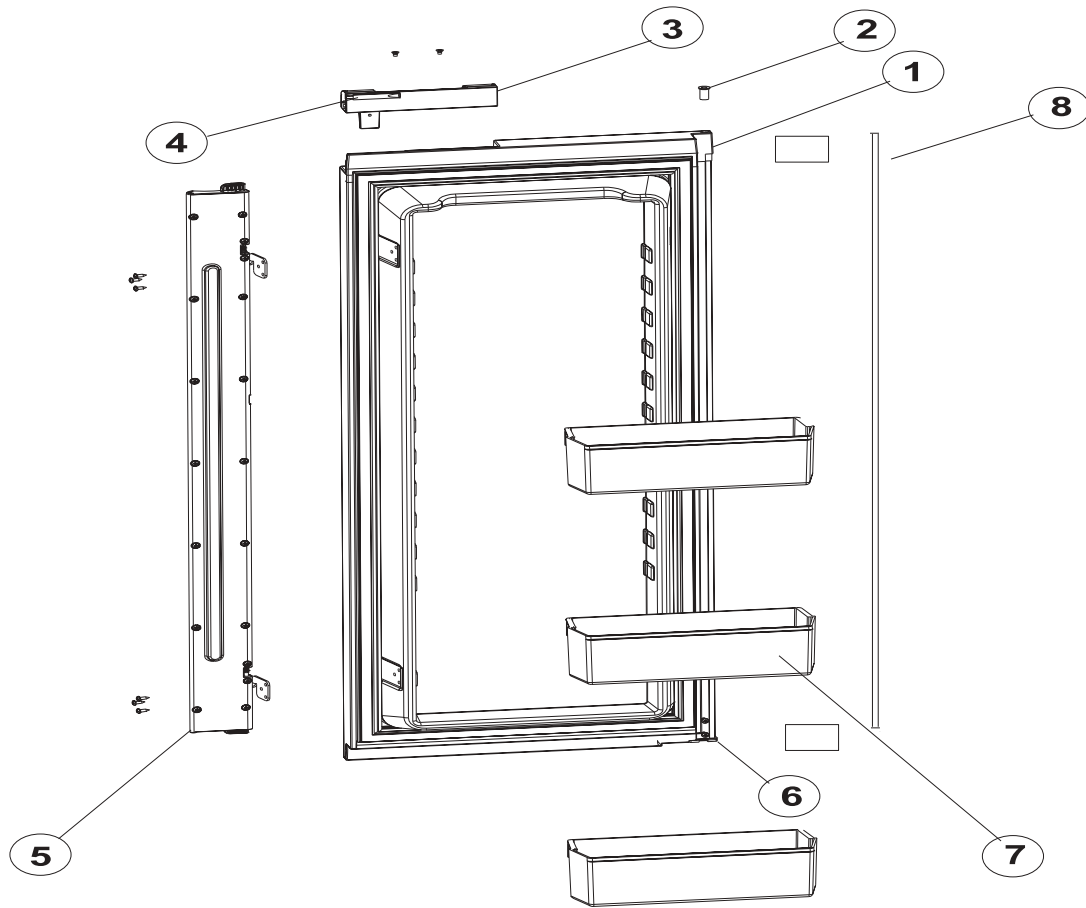

DOOR ASSEMBLY - LOWER LH - 1200 SERIES (PANEL DOORS)

NO.	PART #	DESCRIPTION	1200AC SERIES	1200LR SERIES	1201LR SERIES
1	627598	DOOR LINER ASSY-BLACK GASKET/NO FLAPPER (SERIAL # 1291391 & ABOVE)	X	X	X
	627978	DOOR LINER ASSY-BLACK GASKET/WITH FLAPPER (SERIAL # 1291391 & ABOVE)	X	X	X
	627599	DOOR LINER ASSY-BLACK GASKET/NO FLAPPER/DISPENSER MODELS	X	X	
	627979	DOOR LINER ASSY-BLACK GASKET/WITH FLAPPER/DISPENSER MODELS	X	X	
	627965	DOOR LINER ASSY-WHITE GASKET/NO FLAPPER (SERIAL # 540295 TO 1291390)		X	X
	627980	DOOR LINER ASSY-WHITE GASKET/WITH FLAPPER (SERIAL # 540295 TO 1291390)		X	X
	627966	DOOR LINER ASSY-GRAY GASKET/NO FLAPPER (SERIAL # 300000 TO 540294)		X	
	627981	DOOR LINER ASSY-GRAY GASKET/WITH FLAPPER (SERIAL # 300000 TO 540294)		X	
2	618746	HINGE BUSHING-MIDDLE	X	X	X
3	622315	DOOR HANDLE ASSY (SERIAL # 8254600 & ABOVE)	X	X	
	619574	DOOR HANDLE ASSY (SERIAL # 300000 TO 8254599)	X	X	
	621106	DOOR HANDLE ASSY (SERIAL # 300000 & ABOVE)			X
4	619374	STORAGE LATCH-DOOR/BLACK/POINTED (SERIAL # 300000 TO 8254600)	X	X	X
5	623887	FLAPPER ASSY-DOUBLE POLE/BLACK (SERIAL # 1291391 & ABOVE)	X	X	X
	619845	FLAPPER ASSY-DOUBLE POLE/WHITE (SERIAL # 540295 TO 1291390)(USE 623887)		X	X
	618787	FLAPPER ASSY-SINGLE POLE/WHITE (SERIAL # 300000 TO 540294)		X	
NS	622855	KIT-FLAPPER WIRE REPAIR	X	X	X
6	618792	HINGE-DOOR/UPPER/WITHOUT PIN (SERIAL # 300000 TO 8254600)	X	X	X
	627288	HINGE-DOOR/LOWER/WITH PIN (SERIAL # 8254600 & ABOVE)	X	X	X
7	622831	BIN-DOOR SHELF (3 PER DOOR)	X	X	X
8	623167	PANEL RETAINER-LOWER (1 PER DOOR)	X	X	X
NS	625129	KIT-DOOR SAG REPAIR (LOWER DOORS)	X	X	X

NS = NOT SHOWN