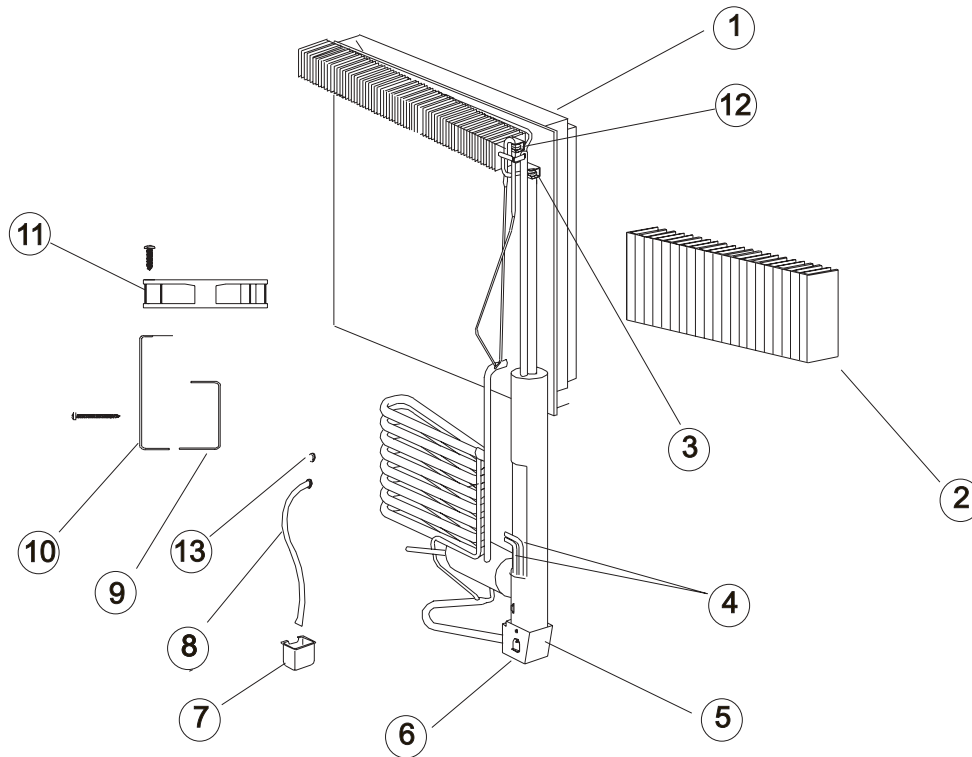

CABINET ASSEMBLY - REAR VIEW (COOLING UNIT AREA) - 1200 SERIES

NO.	PART #	DESCRIPTION	1200AC SERIES	1200LR SERIES	1201LR SERIES
1	632321	NSC SYSTEM PACK-COOLING UNIT/STEP (REF SERIAL # 8835499 & ABOVE)	X	X	X
	632323	NSC SYSTEM PACK-COOLING UNIT (REF SERIAL # 8835498 & BELOW)	X	X	X
NS	630036	KIT-THERMAL SWITCH REPLACEMENT (REF SERIAL # 8432073-8981138)	X	X	X
NS	630037	KIT-THERMAL SWITCH REPLACEMENT (REF SERIAL # 8981138-9767069)	X	X	X
NS	630103	KIT-THERMAL SWITCH REPLACEMENT (REF SERIAL # 9767070 & ABOVE)	X	X	X
2	618785	FINS-EVAPORATOR	X	X	X
3	629100	KIT-SERVICE/CAP-HEAT DEFLECTOR	X	X	X
4	618872	HEATER-AC (2 PER SYSTEM)(COOLING UNIT SERIAL$ 11231145 & BELOW)	X	X	X
	630807	HEATER-AC/BACKER (2 PER SYSTEM)(COOLING UNIT SERIAL# 11231146 & ABOVE)	X	X	X
5	618902	BASE-BURNER BOX	X	X	X
6	618910	COVER ASSY-BURNER BOX	X	X	X
7	622546	DRIP CUP-REAR/PLASTIC	X	X	X
8	622392	DRAIN HOSE ASSY	X	X	X
NS	622857	KIT-DRAIN HOSE REPAIR	X	X	X
9	628747	BRACKET-DC FAN (2 PER SYSTEM)(SERIAL # 9144576 & ABOVE)	X	X	X
	618857	BRACKET-DC FAN (2 PER SYSTEM)(SERIAL# 914575 & BELOW)	X	X	X
10	618912	SUPPORT-DC FAN (2 PER SYSTEM)	X	X	X
11	628685	FAN-EXTERNAL DC (2 PER SYSTEM)(914576 & ABOVE)	X	X	X
	618856	FAN-EXTERNAL DC (2 PER SYSTEM)(300000 TO 914575)	X	X	X
12	618093	THERMOSTAT-DC FAN THERMO DISC	X	X	X
13	61505122	HOSE CLAMP (SERIAL # 300000 TO 1035934)		X	X
NS	618915	BAFFLE DIFFUSER/WIRE ASSY-COOLING UNIT/55.15" (NOT SHOWN)	X	X	X

NS = NOT SHOWN