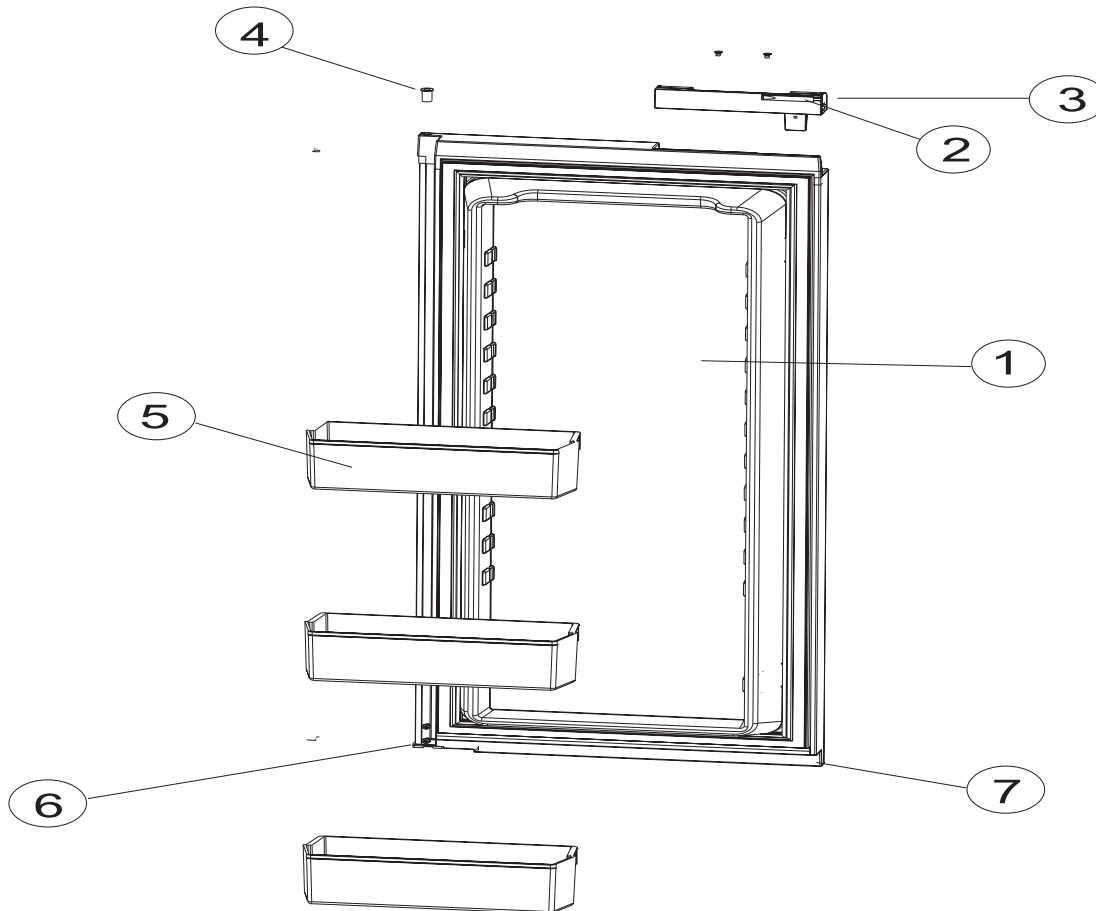

DOOR ASSEMBLY - LOWER RH - 1200 SERIES (WRAPPED DOORS)

NO.	PART #	DESCRIPTION	1200AC SERIES	1200LR SERIES	1201LR SERIES
1	627995	DOOR LINER ASSY-BLACK/POWER COAT (SERIAL # 1291391 & ABOVE)		BK	
	627623	DOOR LINER ASSY-BLACK/POWER COAT (SERIAL # 1291391 & ABOVE)	BK		
	624101	DOOR LINER ASSY-BLACK/VINYL COAT (SERIAL # 1154394 TO 1298858)		BK	
	627994	DOOR LINER ASSY-STAINLESS STEEL/AL-CLEAN (SERIAL # 1435597 & ABOVE)		SS	SS
	627622	DOOR LINER ASSY-STAINLESS STEEL/AL-CLEAN (SERIAL # 1435597 & ABOVE)	SS		
	623814	DOOR LINER ASSY-STAINLESS STEEL/AGION (SERIAL # 1155466 TO 1435596)	SS	SS	SS
	630410	DOOR LINER ASSY-STAINLESS STEEL (VALSPAR/REPLACEMENT DOOR)	SS	SS	SS
	627996	DOOR LINER ASSY-WHITE		WH	
	62906301	DOOR LINER ASSY-PEWTER ROYCE			WPM
2	622316	DOOR HANDLE ASSY (SERIAL # 8254600 & ABOVE)	X	X	
	619573	DOOR HANDLE ASSY (SERIAL # 300000 TO 8254600)	X	X	
	621107	DOOR HANDLE ASSY (SERIAL # 300000 & ABOVE)			X
3	619374	STORAGE LATCH-DOOR/BLACK/POINTED (SERIAL # 300000 TO 8254600)	X	X	X
4	618746	HINGE BUSHING-MIDDLE	X	X	X
5	622831	BIN-DOOR SHELF (3 PER DOOR)	X	X	X
6	623491	DOOR CAP-HINGE	X	X	X
7	623492	DOOR CAP-CENTER	X	X	X
NS	625129	KIT-DOOR SAG REPAIR (LOWER DOORS)	X	X	X

NS = NOT SHOWN