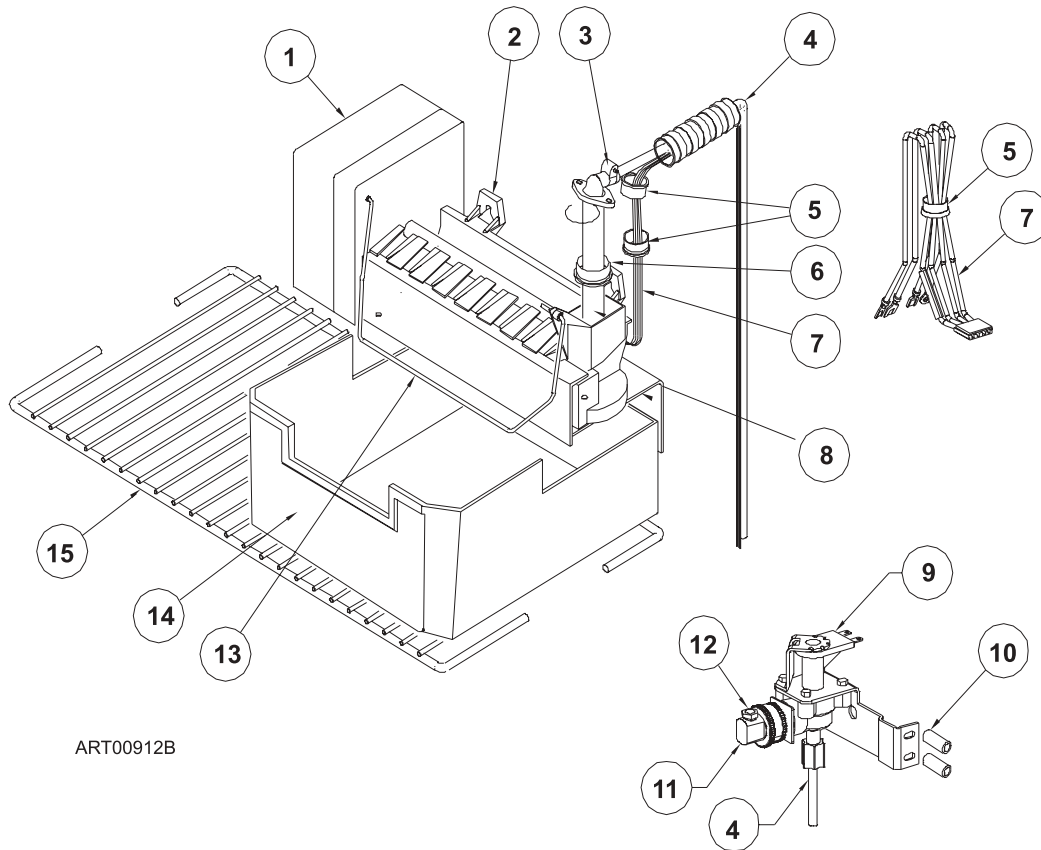

ICE MAKER AND RELATED COMPONENTS - 1200 SERIES - NON-DISPENSER MODELS

ART00912B

NO.	PART #	DESCRIPTION	1200AC SERIES	1200LR SERIES	1201LR SERIES
1	61656822	COVER-FRONT/ICE MAKER	X	X	X
2	621266	ICE MAKER (61656522 WITH AREA AT FILL TUBE ENTRY REMOVED)	X	X	X
3	61690822	CLAMP-TUBING/IM	X	X	X
4	621429	WATER TUBE/HEATER ASSY/FOR ICE MAKER (MODELS WITHOUT DISPENSER)	X	X	X
	625879	WATER TUBE/HEATER ASSY/FOR ICE MAKER (MODELS WITH DISPENSER)	X	X	X
5	61541422	BUSHING-SNAP	X	X	X
6	620039	FITTING-WATER TUBE/IM/4.17"	X	X	X
7	618407	WIRING HARNESS-IM	X	X	X
8	620890	BRACKET-IM MOUNTING	X	X	X
9	618253	WATER VALVE	X	X	X
	624516	WATER VALVE-DISPENSER	X	X	X
10	618169	SPACER-WATER VALVE/NYLON (2 PER ASSEMBLY)	X	X	X
11	61679622	GARDEN HOSE ADAPTER-STRAIGHT/IM	X	X	X
12	622991	NUT-COMPRESSION/WATER VALVE FITTING/IM/PLASTIC	X	X	X
	622846	NUT-BRASS/GARDEN HOSE ADAPTER	X	X	X
13	61656922	SHUT OFF ARM/IM	X	X	X
14	618803	BIN-ICE	X	X	X
15	618847	SHELF-WIRE/FREEZER/1200 (2 PER CABINET)	X	X	X
NS	620240	THERMOSTAT-IM HEATER ASSY	X	X	X

NS = NOT SHOWN