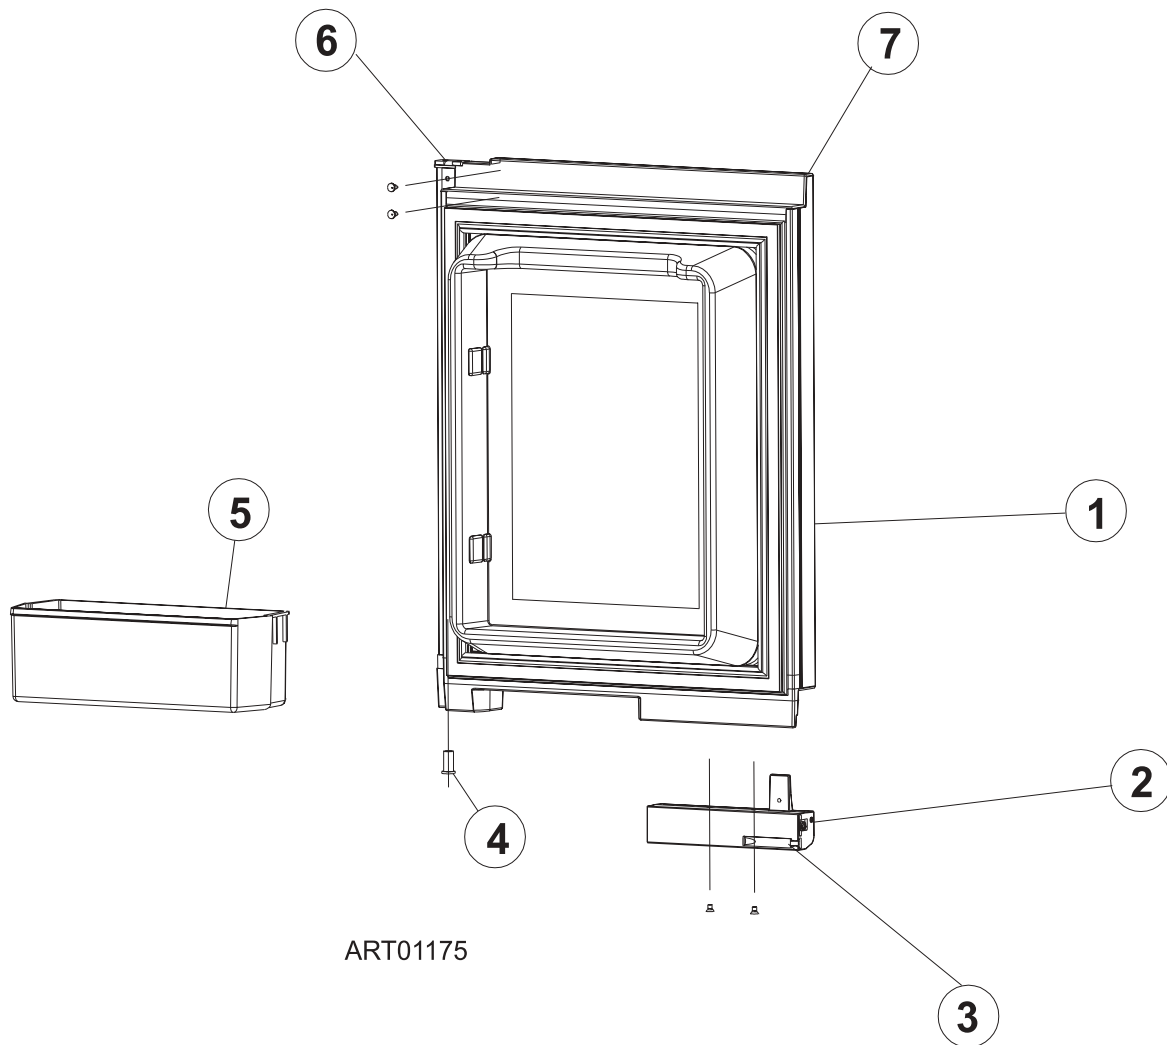

DOOR ASSEMBLY - UPPER RH - 1200 SERIES (WRAPPED DOORS)

ART01175

NO.	PART #	DESCRIPTION	1200AC SERIES	1200LR SERIES	1201LR SERIES
1	627620	DOOR LINER ASSY-BLACK/POWDER COAT (SERIAL # 1298859 & ABOVE)	BK	BK	
	623998	DOOR LINER ASSY-BLACK/VINYL COAT (SERIAL # 1154394 TO 1298858)		BK	
	627619	DOOR LINER ASSY-STAINLESS STEEL/AL-CLEAN (SERIAL # 1435597 & ABOVE)	SS	SS	SS
	623812	DOOR LINER ASSY-STAINLESS STEEL/ALGION (SERIAL # 1155466 TO 1435596)	SS	SS	SS
	630408	DOOR LINER ASSY-STAINLESS STEEL (VALSPAR/REPLACEMENT DOOR)	SS	SS	SS
	627621	DOOR LINER ASSY-WHITE		WH	
2	62906101	DOOR LINER ASSY-PEWTER ROYCE			WPM
	622315	DOOR HANDLE ASSY (SERIAL # 8254600 & ABOVE)	X	X	
	619574	DOOR HANDLE ASSY (SERIAL # 300000 TO 8254599)	X	X	
	621106	DOOR HANDLE ASSY (SERIAL # 300000 AND ABOVE)			X
3	619374	STORAGE LATCH-DOOR/BLACK/POINTED (SERIAL # 300000 TO 8254600)	X	X	X
4	618746	HINGE BUSHING-MIDDLE	X	X	X
5	622831	BIN-DOOR SHELF (1 PER DOOR)	X	X	X
6	623819	DOOR CAP-HINGE	X	X	X
7	623820	DOOR CAP-CENTER	X	X	X