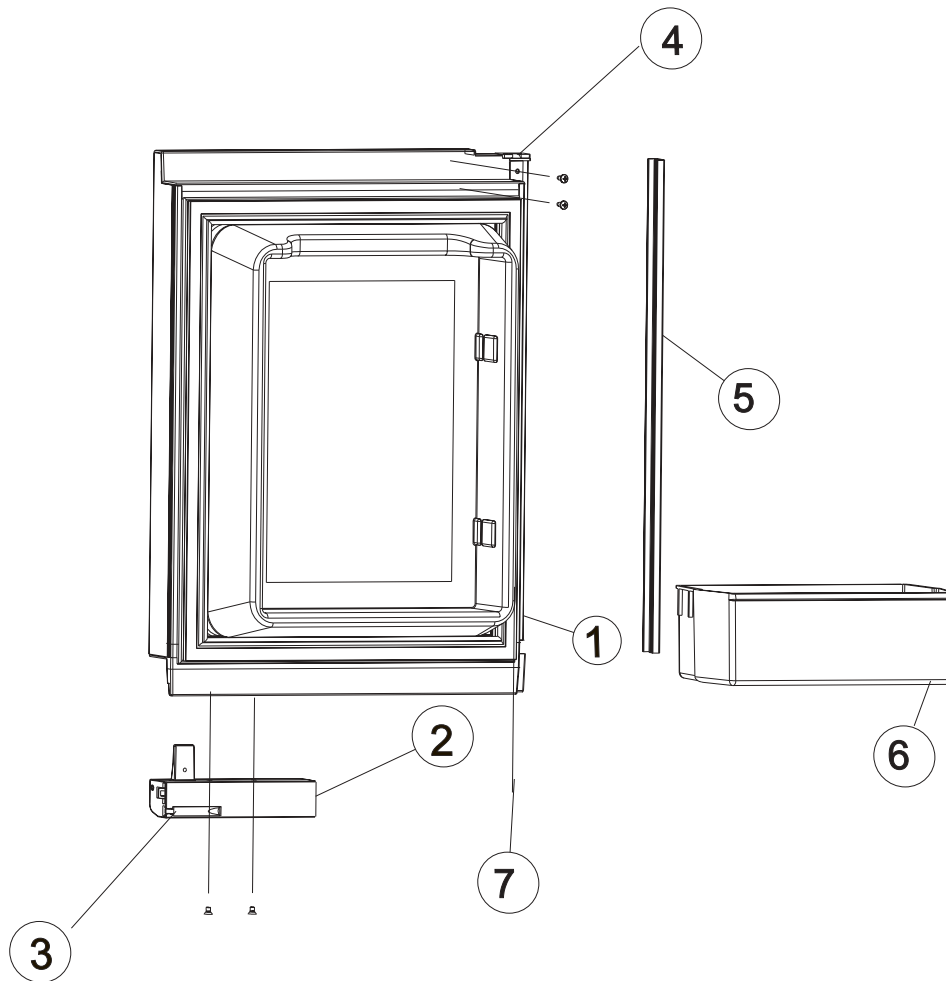

DOOR ASSEMBLY - UPPER LH - 1200 SERIES (PANEL DOORS)

ART01176

NO.	PART #	DESCRIPTION	1200AC SERIES	1200LR SERIES	1201LR SERIES
1	627601	DOOR LINER ASSY-BLACK GASKET (SERIAL # 1291391 & ABOVE)	X	X	X
	627960	DOOR LINER ASSY-WHITE GASKET (SERIAL # 540295 TO 1291390)		X	X
	627961	DOOR LINER ASSY-GRAY GASKET (SERIAL # 300000 TO 540294)		X	
	627602	DOOR LINER ASSY-DISPENSER MODELS (SERIAL # 1319557 & ABOVE)	X	X	
2	622316	DOOR HANDLE ASSY (SERIAL # 8254600 & ABOVE)	X	X	
	619573	DOOR HANDLE ASSY (SERIAL # 300000 TO 8254600)	X	X	
	621107	DOOR HANDLE ASSY (SERIAL # 300000 & ABOVE)			X
3	619374	STORAGE LATCH-DOOR/BLACK/POINTED (SERIAL # 300000 TO 8254600)	X	X	X
4	618792	HINGE-DOOR	X	X	X
5	623166	PANEL RETAINER-UPPER (1 PER DOOR)	X	X	X
6	622831	BIN-DOOR SHELF (1 PER DOOR)	X	X	X
7	618746	HINGE BUSHING-MIDDLE	X	X	X