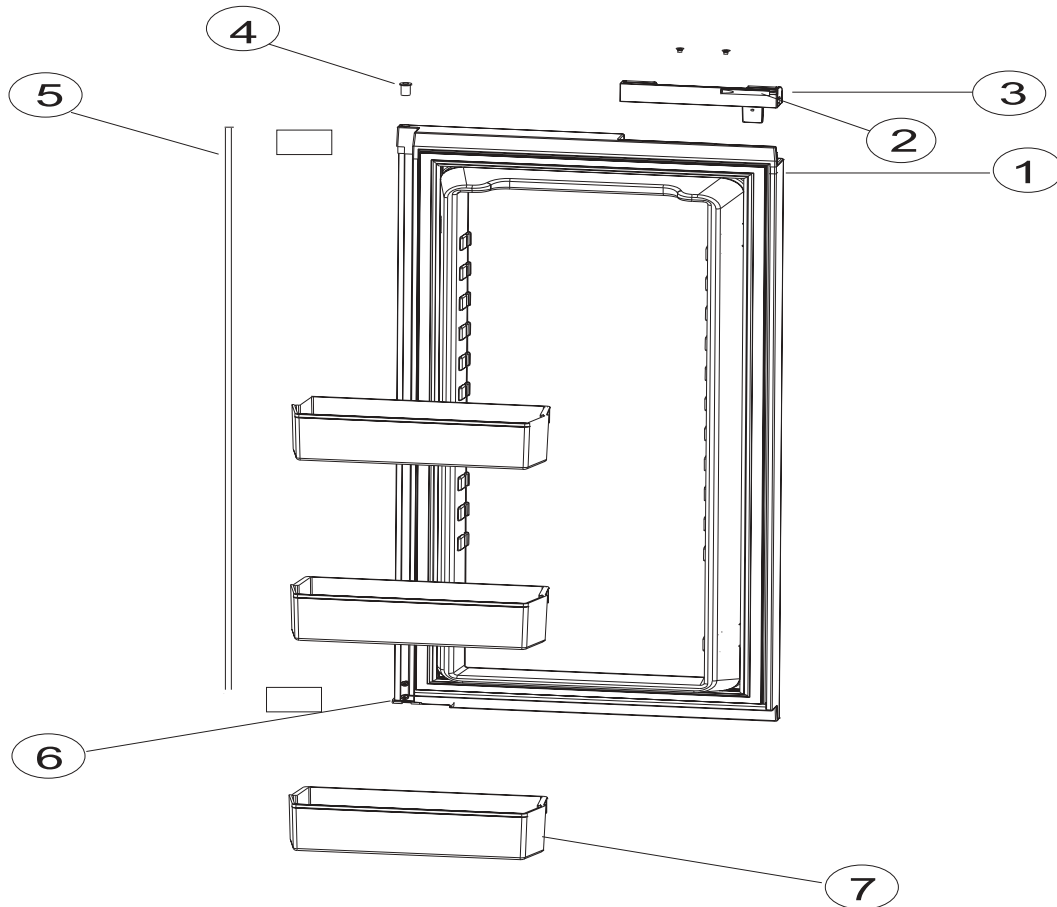

DOOR ASSEMBLY - LOWER RH - 1200 SERIES (PANEL DOORS)

ART01174

NO.	PART #	DESCRIPTION	1200AC SERIES	1200LR SERIES	1201LR SERIES
1	627600	DOOR LINER ASSY-BLACK GASKET (SERIAL # 1291391 & ABOVE)	X		
	627991	DOOR LINER ASSY-BLACK GASKET (SERIAL # 1291391 & ABOVE)		X	X
	627992	DOOR LINER ASSY-WHITE GASKET (SERIAL # 540295 TO 1291390)		X	X
	627993	DOOR LINER ASSY-LOWER/RH/GRAY GASKET (SERIAL # 300000 TO 540294)		X	
2	622316	DOOR HANDLE ASSY (SERIAL # 8254600 & ABOVE)	X	X	
	619573	DOOR HANDLE ASSY (SERIAL # 300000 TO 8254600)	X	X	
	621107	DOOR HANDLE ASSY (SERIAL # 300000 & ABOVE)			X
3	619374	STORAGE LATCH-DOOR/BLACK/POINTED (SERIAL # 300000 TO 8254600)	X	X	X
4	618746	HINGE BUSHING-MIDDLE	X	X	X
5	623167	PANEL RETAINER-LOWER (1 PER DOOR)	X	X	X
6	618792	HINGE-DOOR/UPPER/WITHOUT PIN (SERIAL # 300000 TO 8254600)	X	X	X
	627289	HINGE-DOOR/LOWER/WITH PIN (SERIAL # 8254600 & ABOVE)	X	X	X
7	622831	BIN-DOOR SHELF (3 PER DOOR)	X	X	X
NS	625129	KIT-DOOR SAG REPAIR (LOWER DOORS))	X	X	X

NS = NOT SHOWN