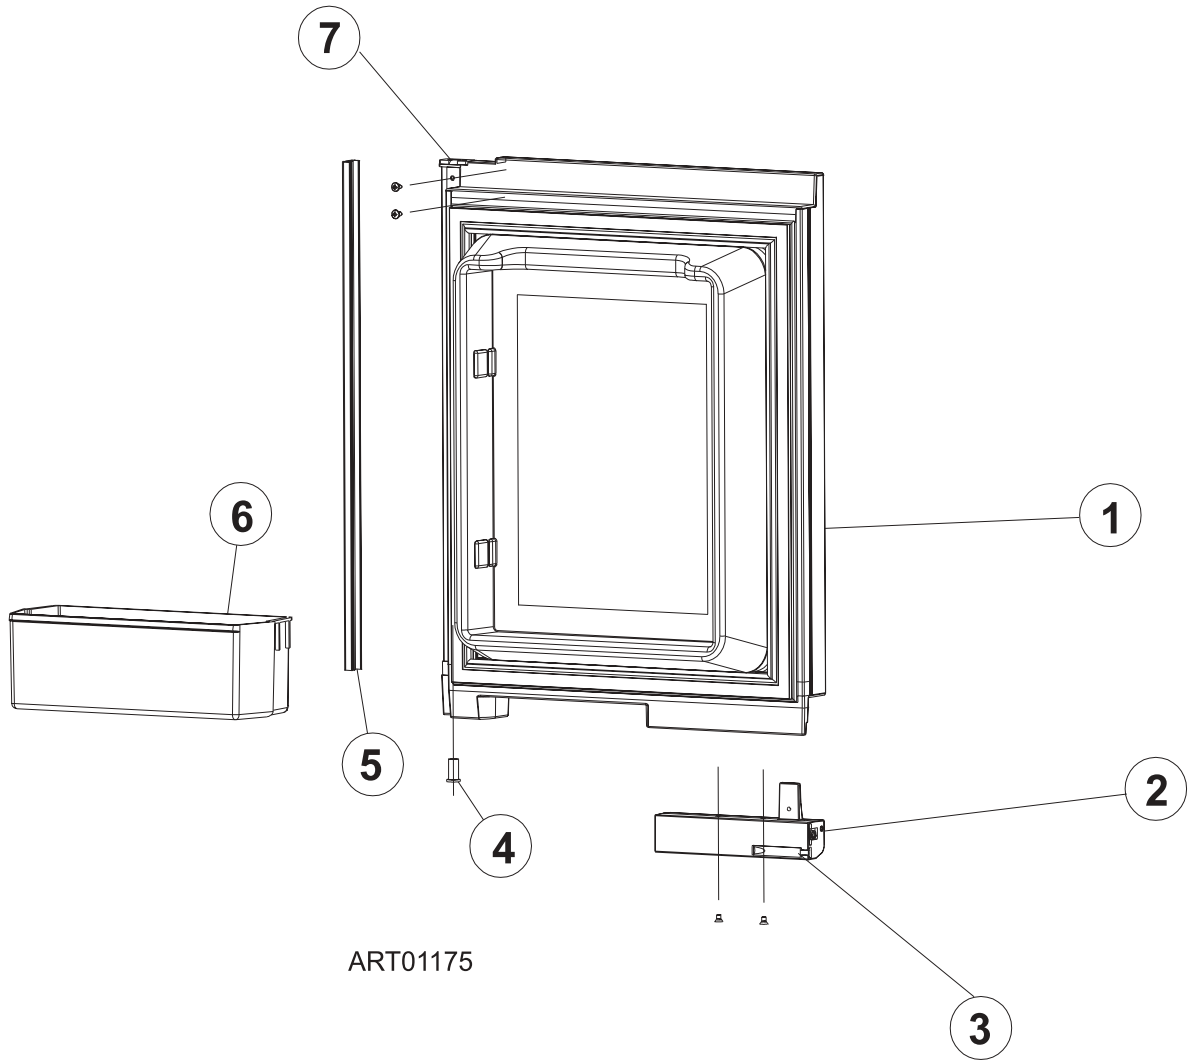

DOOR ASSEMBLY - UPPER RH - 1200 SERIES (PANEL DOORS)

ART01175

NO.	PART #	DESCRIPTION	1200AC SERIES	1200LR SERIES	1201LR SERIES
1	627603	DOOR LINER ASSY-UPPER/RH/BLACK GASKET (SERIAL # 1291391 T& ABOVE)	X	X	X
	627970	DOOR LINER ASSY-UPPER/RH/WHITE GASKET (SERIAL # 540295 TO 1291390)		X	X
	627971	DOOR LINER ASSY-UPPER/RH/GRAY GASKET (SERIAL # 300000 TO 540294)		X	
2	622315	DOOR HANDLE ASSY (SERIAL # 8254600 & ABOVE)	X	X	
	619574	DOOR HANDLE ASSY (SERIAL # 300000 TO 8254599)	X	X	
	621106	DOOR HANDLE ASSY (SERIAL # 300000 & ABOVE)			X
3	619374	STORAGE LATCH-DOOR/BLACK/POINTED (SERIAL # 300000 TO 8254600)	X	X	X
4	618746	HINGE BUSHING-MIDDLE	X	X	X
5	623166	PANEL RETAINER-UPPER (1 PER DOOR)	X	X	X
6	622831	BIN-DOOR SHELF (1 PER DOOR)	X	X	X
7	618792	HINGE-DOOR	X	X	X