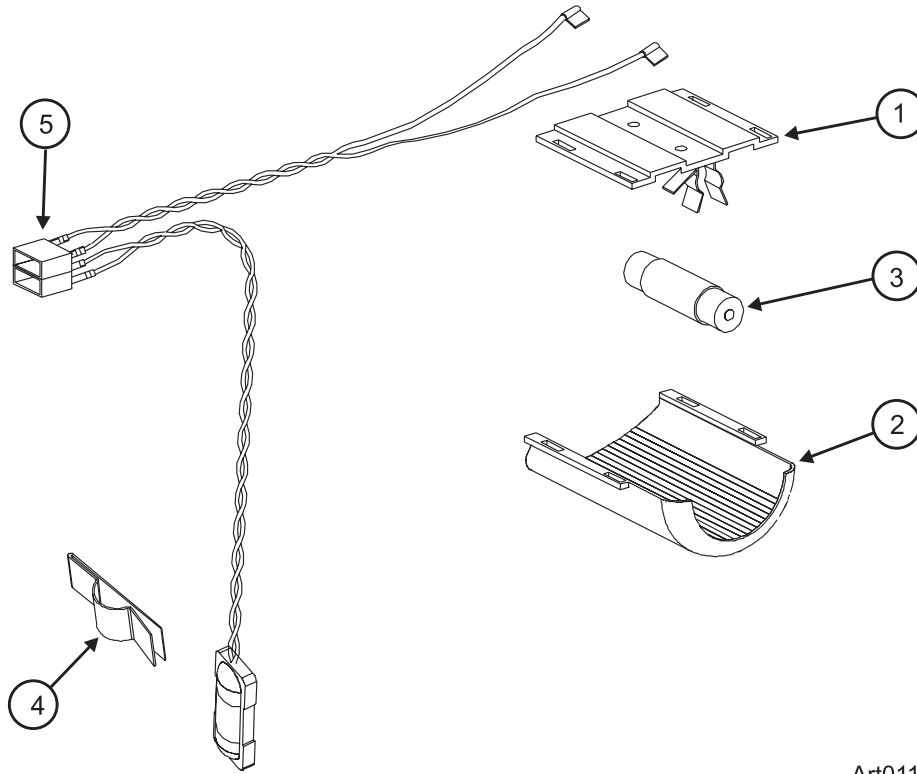

INTERIOR LIGHT/THERMISTER ASSEMBLY - 1200 SERIES

Art01178

NO.	PART #	DESCRIPTION	1200AC SERIES	1200LR SERIES	1201LR SERIES
1	61629722	LAMP BRACKET ASSY	X	X	X
2	621827	COVER-LAMP BRACKET	X	X	X
3	61628922	LAMP-GE #214-2/DC LIGHT BULB	X	X	X
4	61689122	CLIP-THERMISTER MOUNTING/FIN	X	X	X
5	620871	LAMP/THERMISTER WIRE ASSY (SERIAL # 849677 & ABOVE)	X	X	X
	621742	KIT-LAMP THERMISTER WIRE ASSY (SERIAL # 300000 TO 849677)		X	X