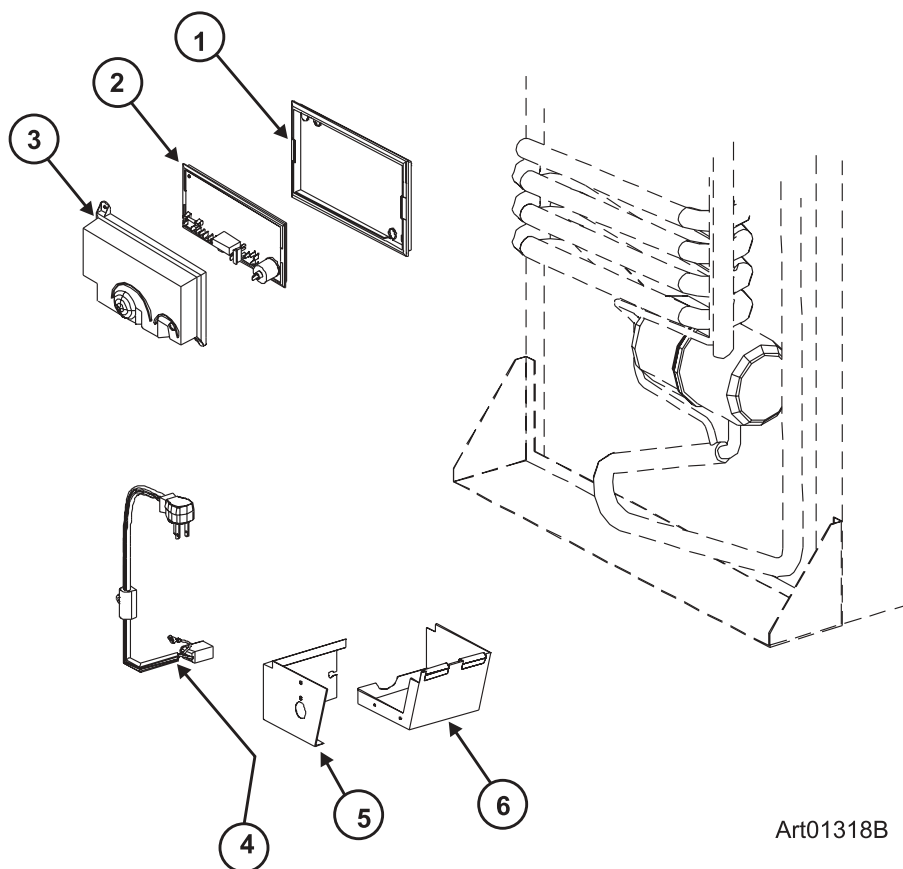

CABINET - REAR VIEW CONTROLS 1200AC SERIES (ALL ELECTRIC MODELS)

Art01318B

NO.	PART #	DESCRIPTION	1200AC SERIES
1	628674	BASE-POWER BOARD (SERIAL # 9098172 & ABOVE)	X
	618186	BASE-POWER BOARD (SERIAL # 9098171 & BELOW)	X
2	628661	POWER BOARD (SERIAL # 9098172 & ABOVE)	X
	624317	POWER BOARD (SERIAL # 9098171 & BELOW)	X
3	628677	COVER-POWER BOARD (SERIAL # 9098172 & ABOVE)	X
	618185	COVER-POWER BOARD (SERIAL # 9098171 & BELOW)	X
4	61554422	CORD-AC POWER	X
	621755	CORD-POWER/ICE MAKER/WHITE	X
5	618910	COVER ASSY-BURNER BOX	X
6	618902	BASE-BURNER BOX	X