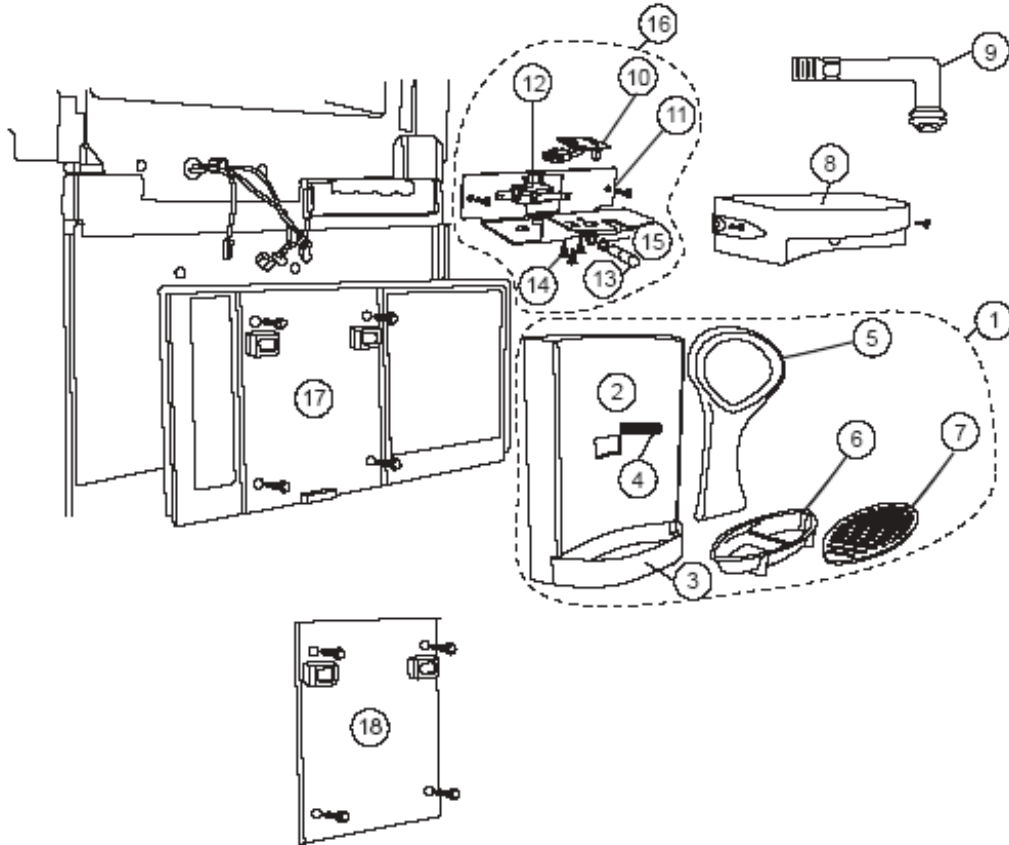

WATER DISPENSER PARTS LISTING

NO.	PART #	DESCRIPTION	1200AC SERIES	1200LR SERIES	1201LR SERIES
1	625854	BACKSPLASH ASSY	X	X	X
2	627570	BACKSPLASH/CLIP ASSY	X	X	X
3	625366	DRIP TRAY	X	X	X
4	618182	SPRING-COMPRESSION	X	X	X
5	624391	PADDLE	X	X	X
6	625385	DRIP CUP	X	X	X
7	625241	DRAIN GRID	X	X	X
8	624388	HOUSING	X	X	X
9	626820	SPIGOT	X	X	X
10	627143	BOARD-LED	X	X	X
11	624387	BRACKET-SWITCH	X	X	X
12	624574	SWITCH	X	X	X
13	624392	PLUNGER-SWITCH	X	X	X
14	625006	FASTENER-LED BOARD	X	X	X
15	624573	RING-RETAINING	X	X	X
16	625855	SWITCH/BRACKET ASSY	X	X	X
17	624390	TRIM PANEL (USE WITH PANEL TYPE DOORS)	X	X	X
18	625506	TRIM PANEL (USE WITH WRAP TYPE DOORS)	X	X	X
NS	624502	RESERVOIR-WATER (NOT SHOWN)	X	X	X