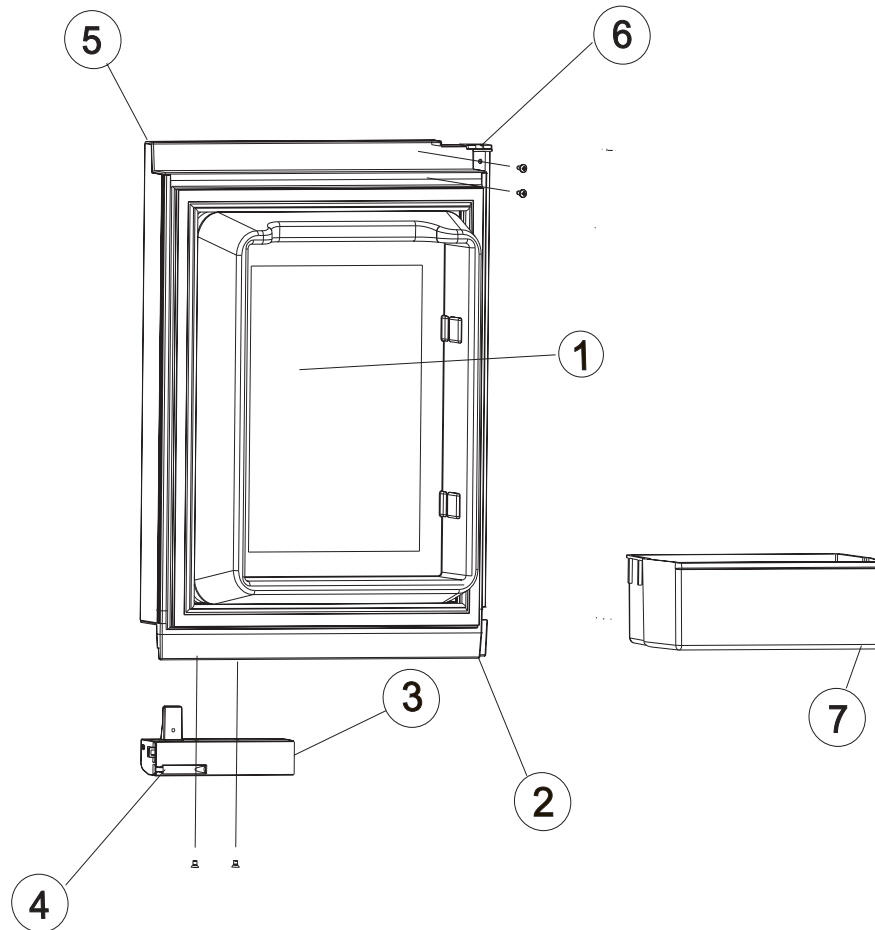

DOOR ASSEMBLY - UPPER LH - 1200 SERIES (WRAPPED DOORS)

ART01176

NO.	PART #	DESCRIPTION	1200AC SERIES	1200LR SERIES	1201LR SERIES
1	627632	DOOR LINER ASSY-BLACK/POWER COAT (SERIAL # 1298859 & ABOVE)	BK	BK	
	623997	DOOR LINER ASSY-BLACK/VINYL COAT (SERIAL # 1154394 TO 1298858)		BK	
	627635	DOOR LINER ASSY-BLACK/DISPENSER MODELS	BK	BK	
	627631	DOOR LINER ASSY-STAINLESS STEEL/AL-CLEAN (SERIAL # 1435597 & ABOVE)	SS	SS	SS
	627634	DOOR LINER ASSY-STAINLESS STEEL/AL-CLEAN/DISP (SERIAL 1435597 & ABOVE)	SS	SS	SS
	623811	DOOR LINER ASSY-STAINLESS STEEL/ALGION (SERIAL # 1155466 TO 1435596)	SS	SS	SS
	625516	DOOR LINER ASSY-STAINLESS STEEL/ALGION/DISP (SERIAL # 1319570 TO 1435596)	SS	SS	SS
	630409	DOOR LINER ASSY-STAINLESS STEEL (VALSPAR/REPLACEMENT DOOR)	SS	SS	SS
	TBA	DOOR LINER ASSY-STAINLESS STEEL/DISP (VALSPAR/REPLACEMENT DOOR)	SS	SS	SS
	627633	DOOR LINER ASSY-WHITE		WH	
62906001	DOOR LINER ASSY-PEWTER ROYCE			WPM	
2	618746	HINGE BUSHING-MIDDLE	X	X	X
3	622316	DOOR HANDLE ASSY (SERIAL # 8254600 & ABOVE)	X	X	
	619573	DOOR HANDLE ASSY (SERIAL # 300000 TO 8254600)	X	X	
	621107	DOOR HANDLE ASSY (SERIAL # 300000 & ABOVE)			X
4	619374	STORAGE LATCH-DOOR/BLACK/POINTED (SERIAL # 300000 TO 8254600)	X	X	X
5	623492	DOOR CAP-CENTER	X	X	X
6	623491	DOOR CAP-HINGE	X	X	X
7	622831	BIN-DOOR SHELF (1 PER DOOR)	X	X	X