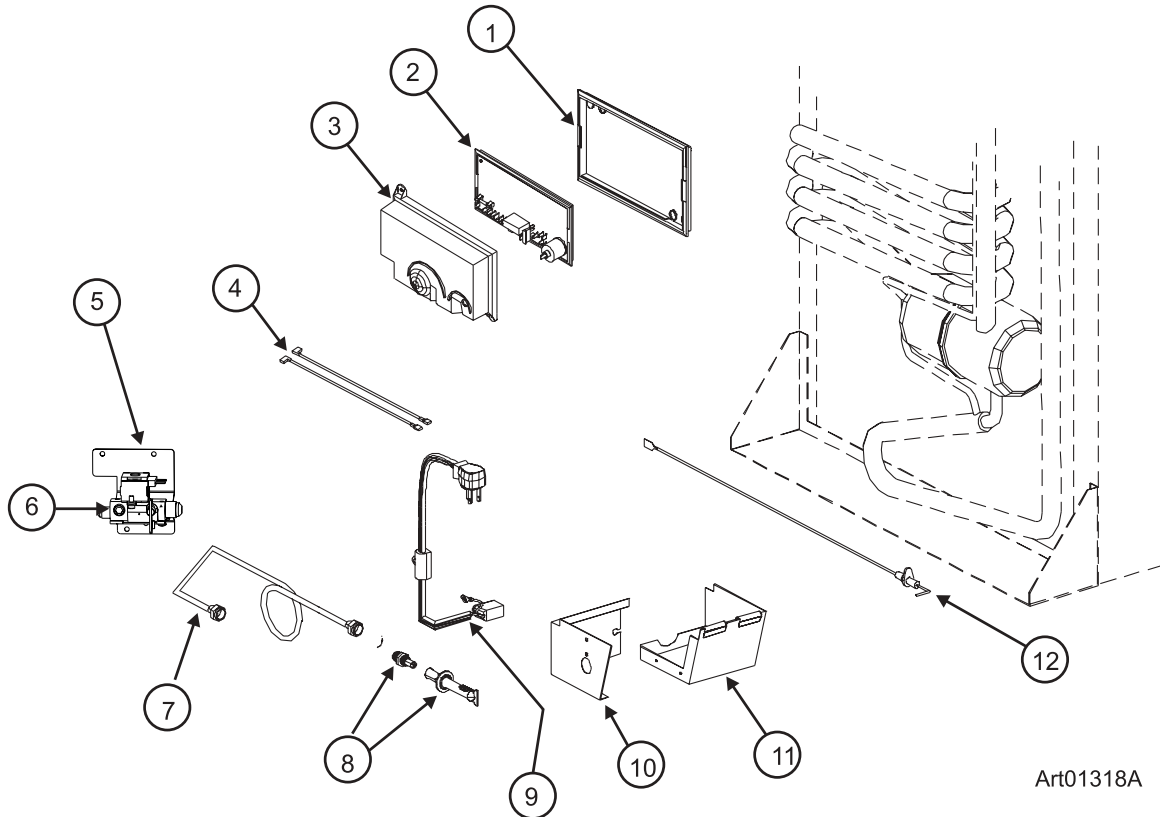

CABINET - REAR VIEW CONTROLS (02/14/1999 AND AFTER) - 1200LR SERIES (G/E)

NOTE: FOR MODELS WITHOUT A SEPARATE MANUAL SHUT OFF VALVE (SERIAL 657909 & ABOVE)

Art01318A

NO.	PART #	DESCRIPTION	1200LR SERIES	1201LR SERIES
1	618186	BASE-POWER BOARD (SERIAL # 8981138 & BELOW)	X	X
	628674	BASE-POWER BOARD (SERIAL # 8981139 & ABOVE)	X	X
2	628661	POWER BOARD (SERIAL # 8981138 & ABOVE)	X	X
	621271001	KIT-POWER BOARD ** (SERIAL # 0832171 TO 8981138)	X	X
	624869	KIT-CONTROL ASSY/POWER BOARD/GRAY (SERIAL # 0657909 TO 832170)	X	X
3	618185	COVER-POWER BOARD (SERIAL # 8981138 & BELOW)	X	X
	628677	COVER-POWER BOARD (SERIAL # 8981139 & ABOVE)	X	X
4	621448	WIRE-WHITE/9"/GAS VALVE (2 PER ASSEMBLY)	X	X
5	624681	BRACKET-GAS VALVE (9186770 & BELOW)	X	X
	628993	BRACKET-GAS VALVE (9186771 & ABOVE)	X	X
6	621334	KIT-GAS VALVE/BRACKET/WIRES (9186770 & BELOW)	X	X
	628741	GAS VALVE (9186771 & ABOVE)	X	X
7	624683	BURNER TUBE-1200 SERIES	X	X
8	629013	KIT-BURNER ORIFICE ADAPTER ASSY (ORIFICE REPLACEMENT)	X	X
9	61554422	CORD-AC POWER (SERIAL # 887329 & ABOVE FOR 1200LRIM)	X	
	618406	CORD-AC POWER/IM (SERIAL # 657909 TO 887328 FOR 1200LRIM)	X	X
	621755	CORD-POWER/ICE MAKER/WHITE (SERIAL # 887329 & ABOVE FOR 1200LRIM)	X	
10	618910	COVER ASSY-BURNER BOX	X	X
11	618902	BASE-BURNER BOX	X	X
12	61692222	ELECTRODE-SPARK/SENSE/SINGLE ELECTRODE/0.25"	X	X