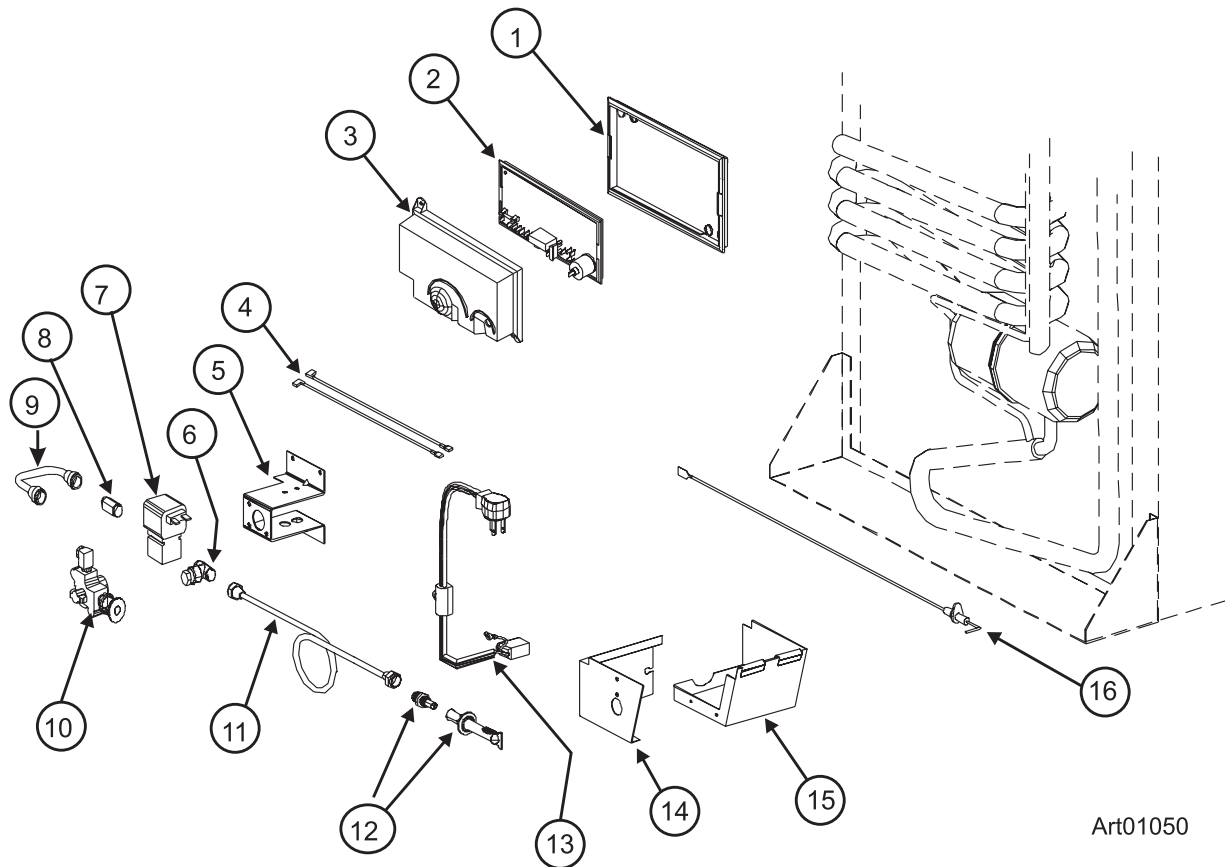

NS = NOT SHOWN

CABINET - REAR VIEW CONTROLS (02/14/1999 & BEFORE) - 1200 SERIES (G/E)
NOTE: FOR MODELS WITH A SEPARATE MANUAL SHUT OFF VALVE (SERIAL # 300000 TO 657908).

Art01050

NO.	PART #	DESCRIPTION	1200LR SERIES
1	618186	BASE-POWER BOARD	X
2	624869	KIT-CONTROL ASSY/POWER BOARD/1200 SERIES/GRAY (SERIAL # 0300000 TO 0657908)	X
3	618185	COVER-POWER SUPPLY	X
4	621448	WIRE-WHITE/9\"/>	